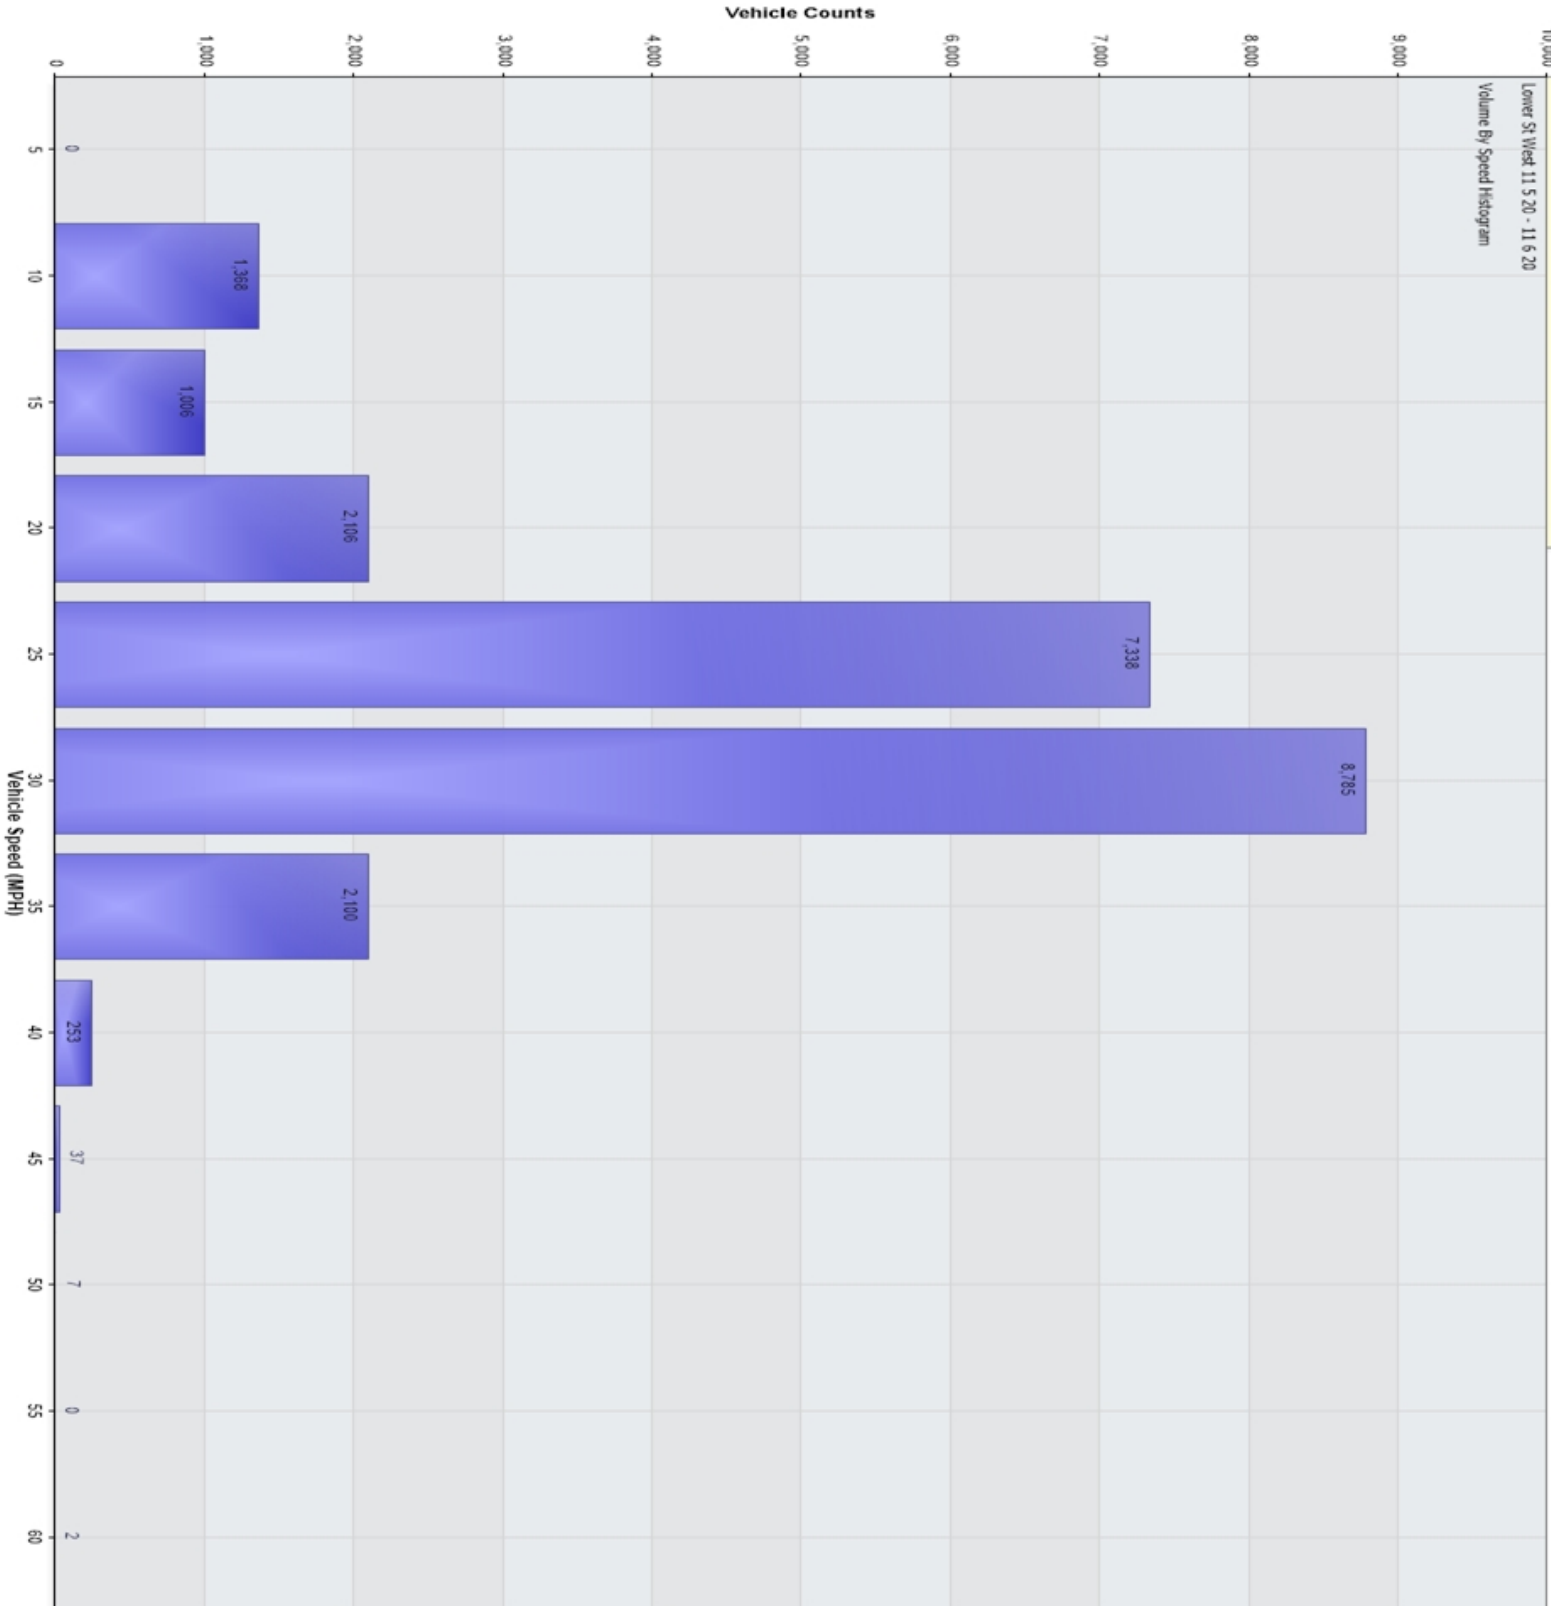

Vehicle Counts Vs. Speed [Lower St West 11 5 20 - 11 6 20: Incoming]

23,002 Counts

Volume By Speed Histogram

Vehicle Counts