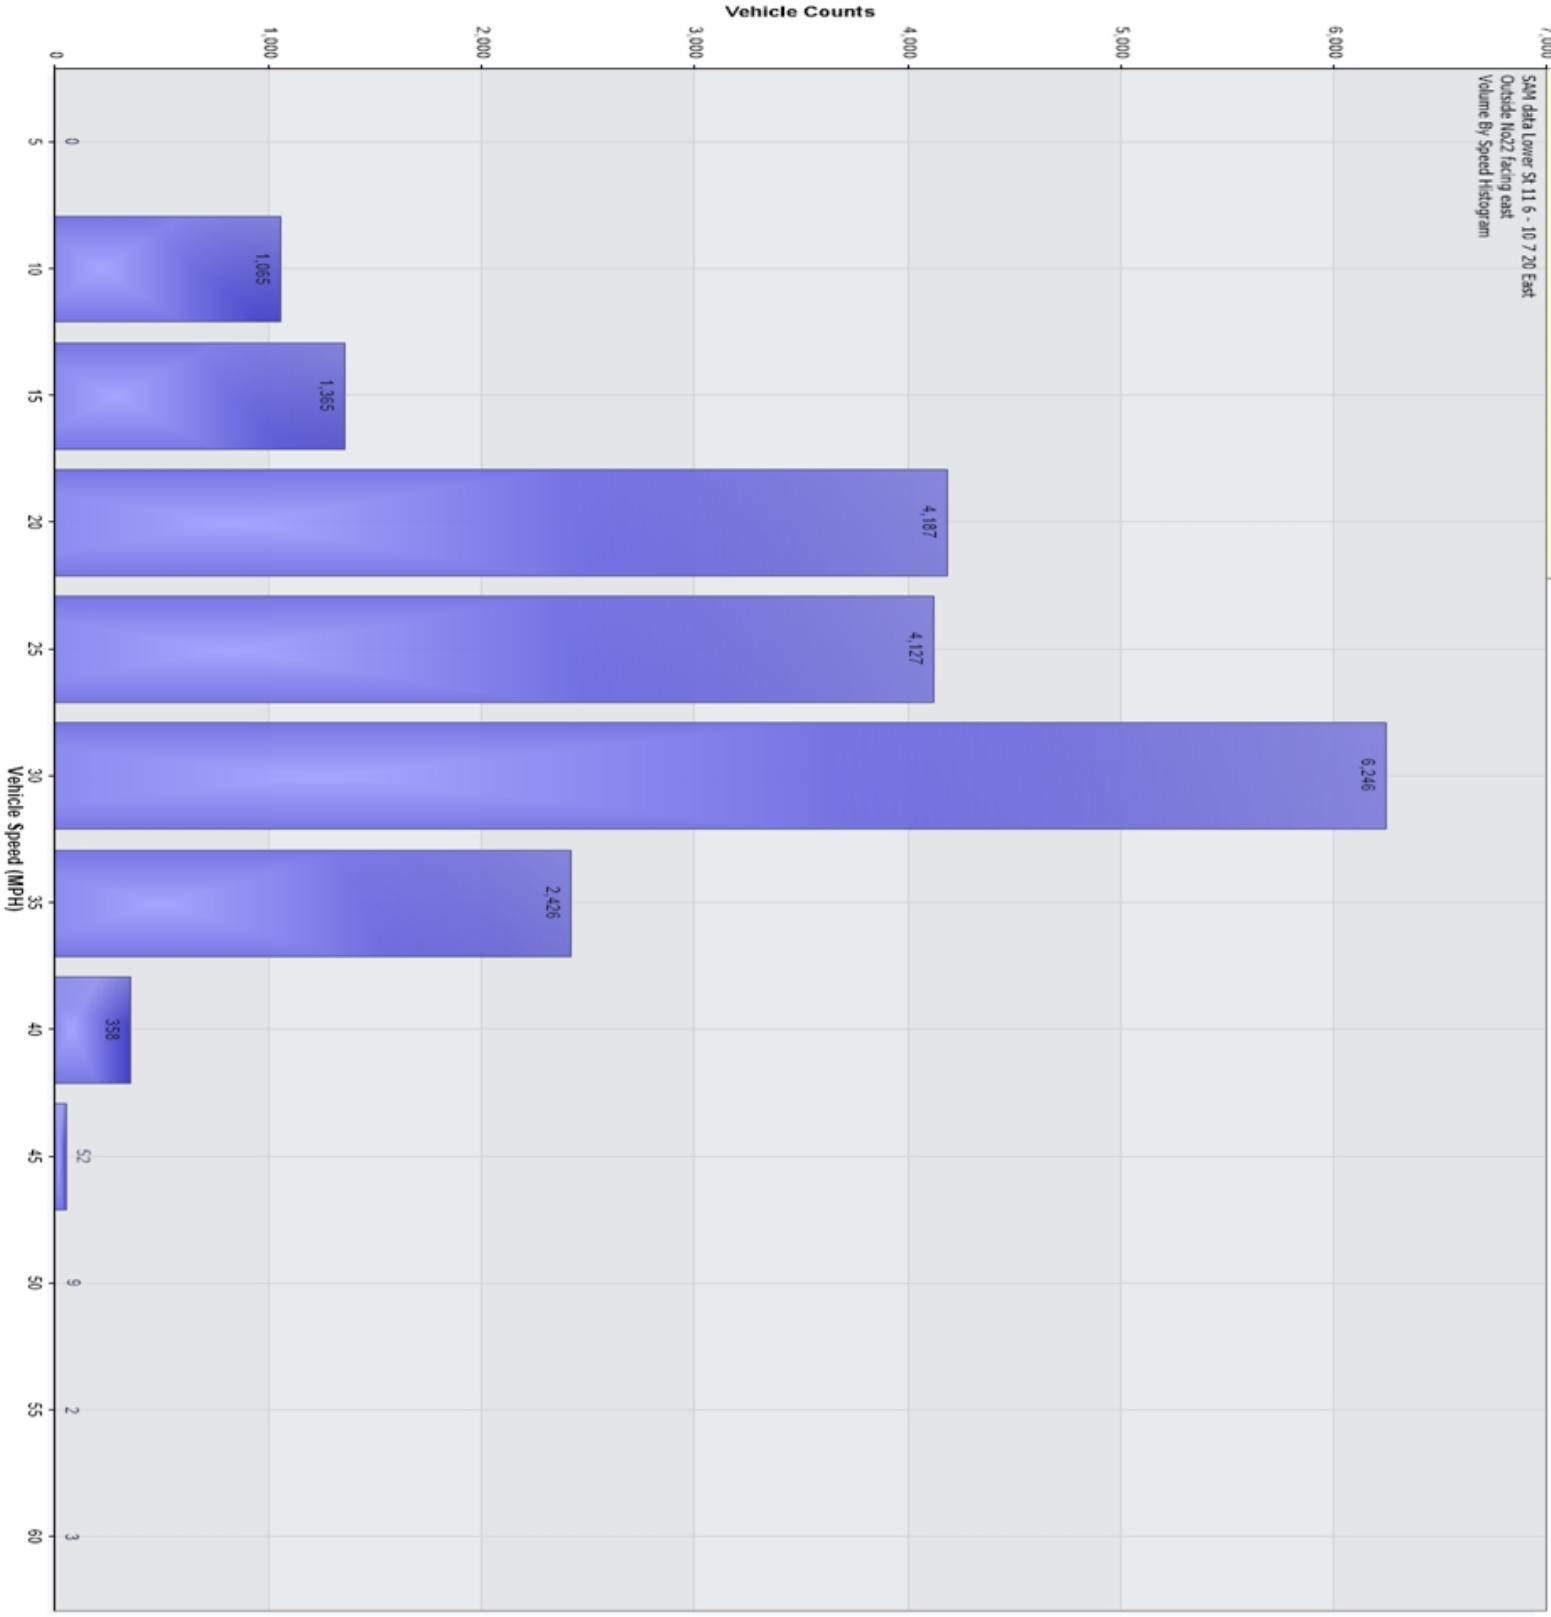

Vehicle Counts Vs. Speed [SAIT data Lower St 11 6 - 10 7 20 East: Incoming]

19,840 Counts

SAIT data Lower St 11 6 - 10 7 20 East
Outside HoV2 Facing east
Volume By Speed Histogram

Vehicle Counts

Vehicle Speed (MPH)