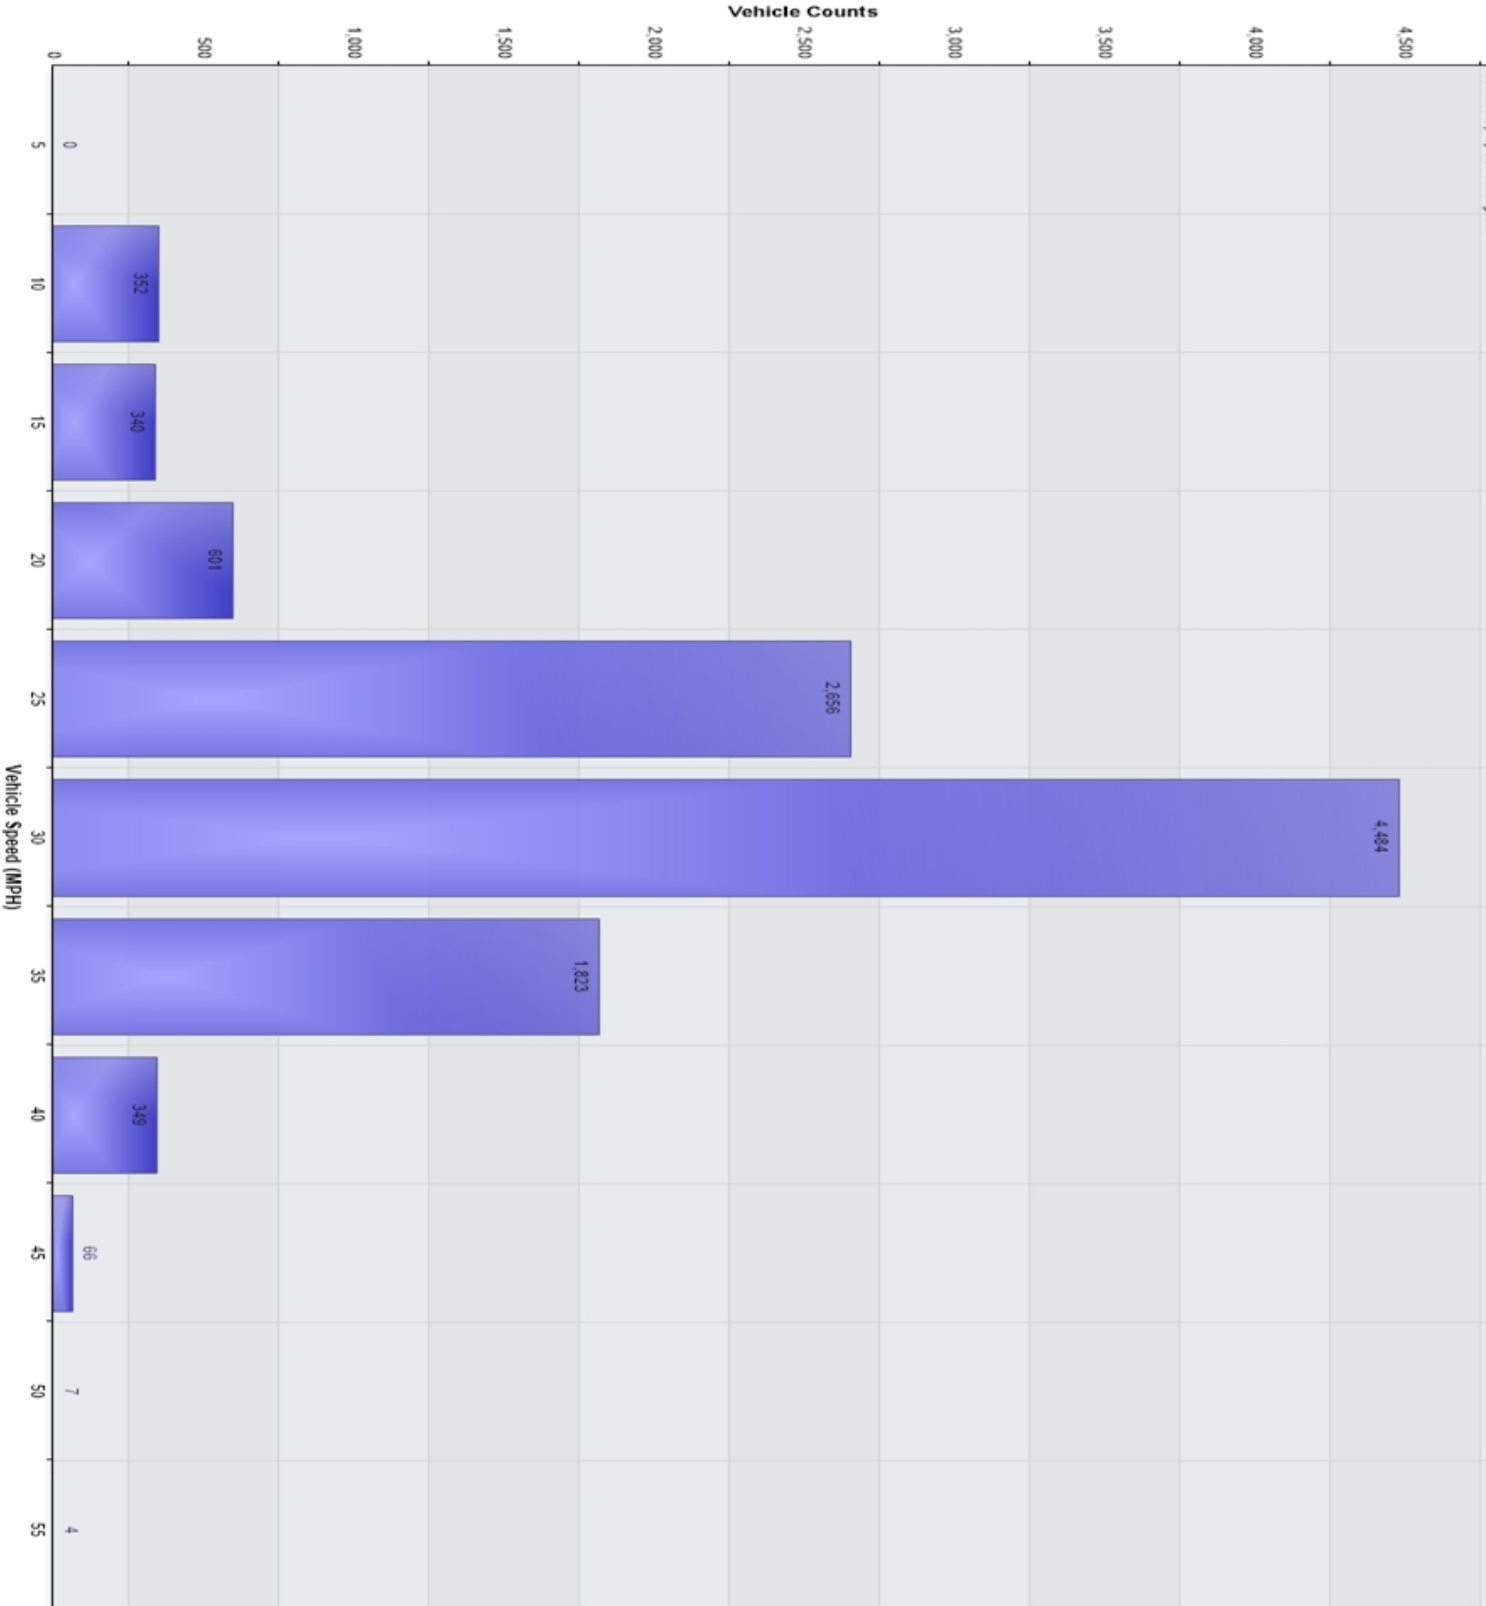

Vehicle Counts Vs. Speed [Lower St East 13 11 21 - 14 12 21: Incoming]

Volume By Speed Histogram

10,682 Counts