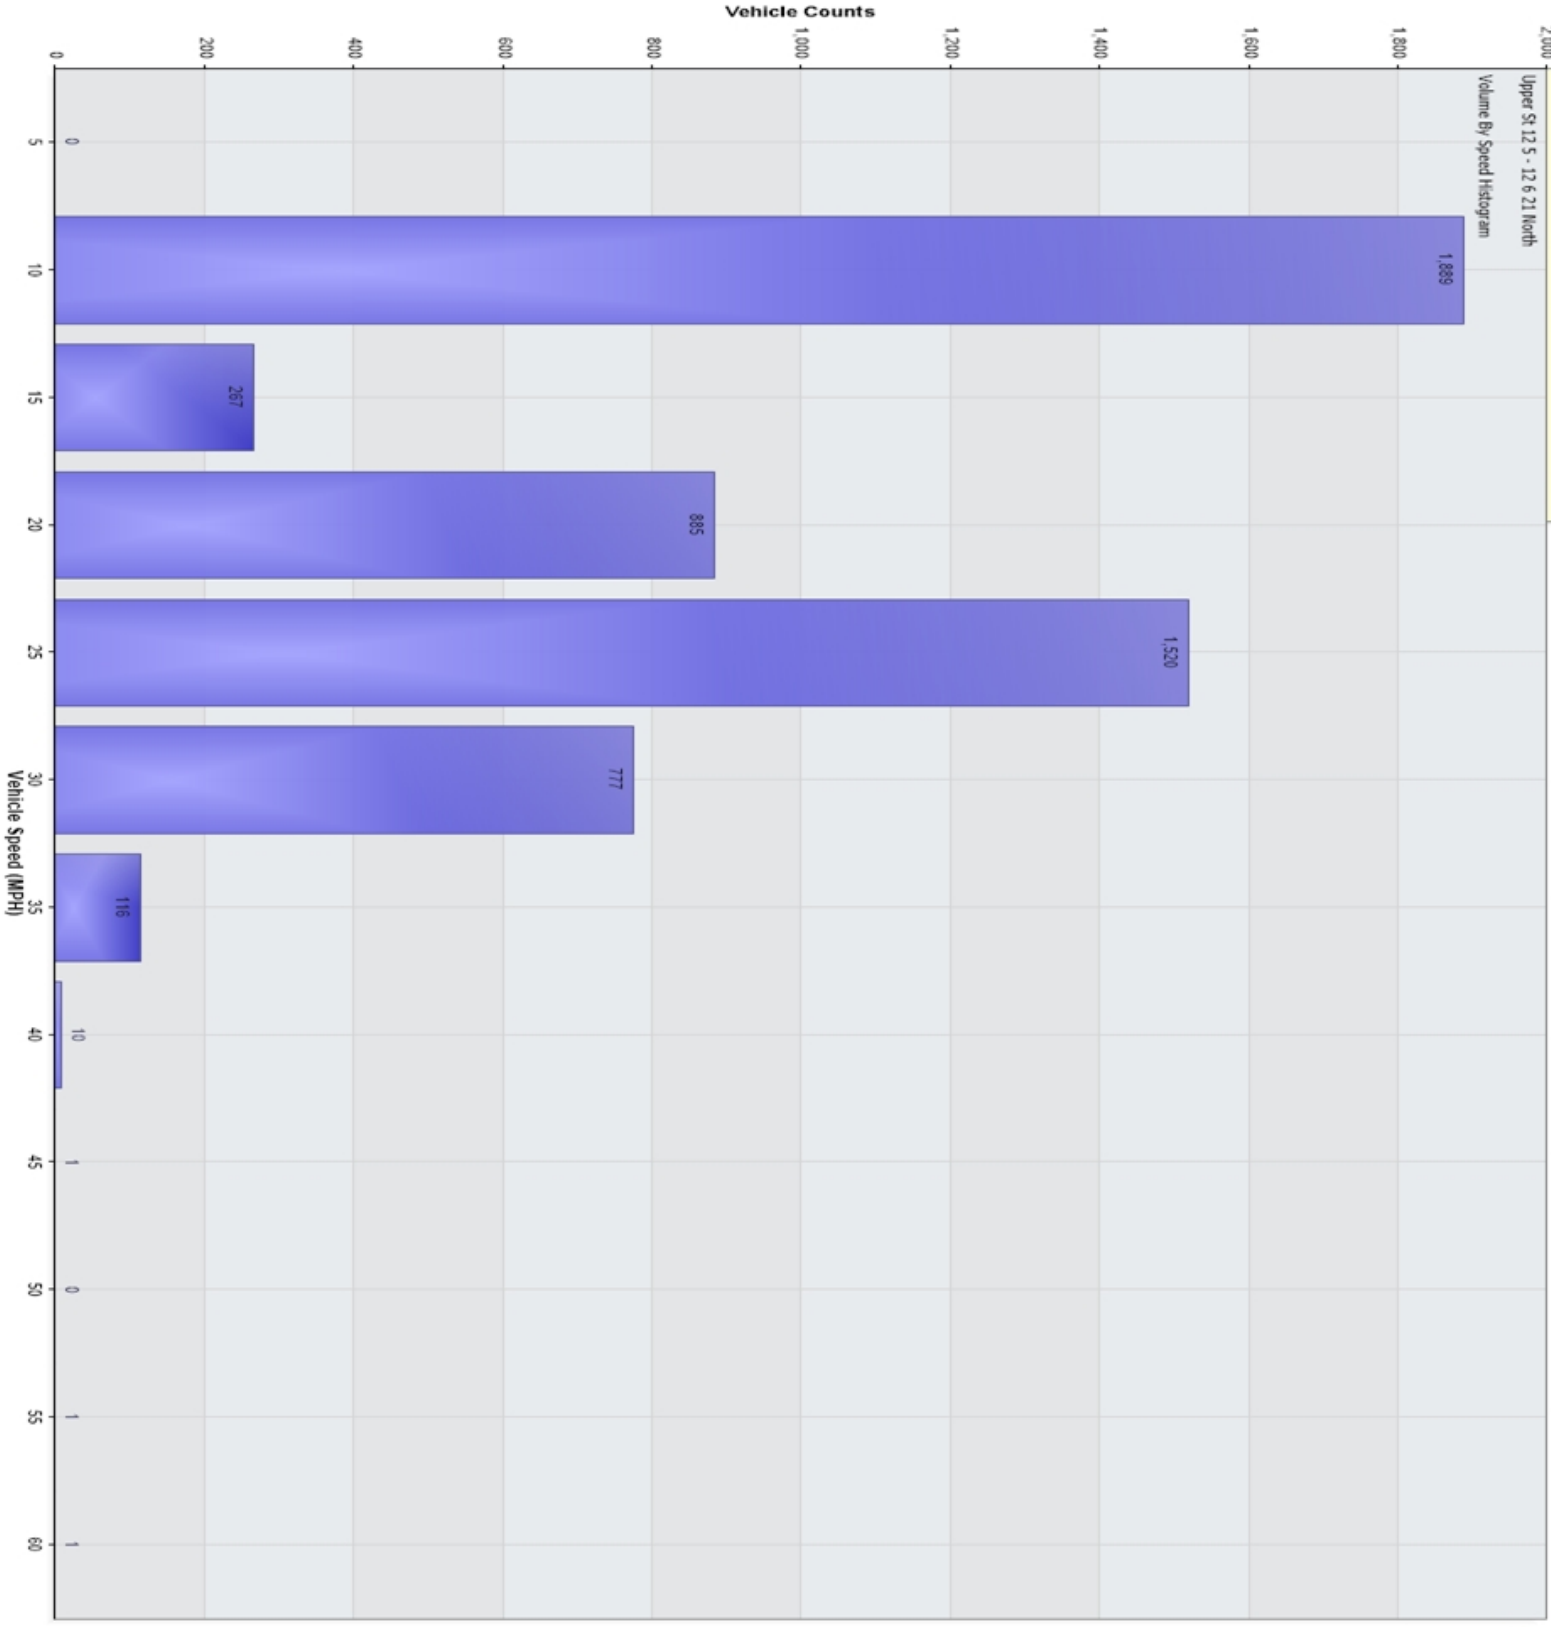

Vehicle Counts Vs. Speed [Upper St 12 S - 12 S 21 North: Incoming]

5,467 Counts