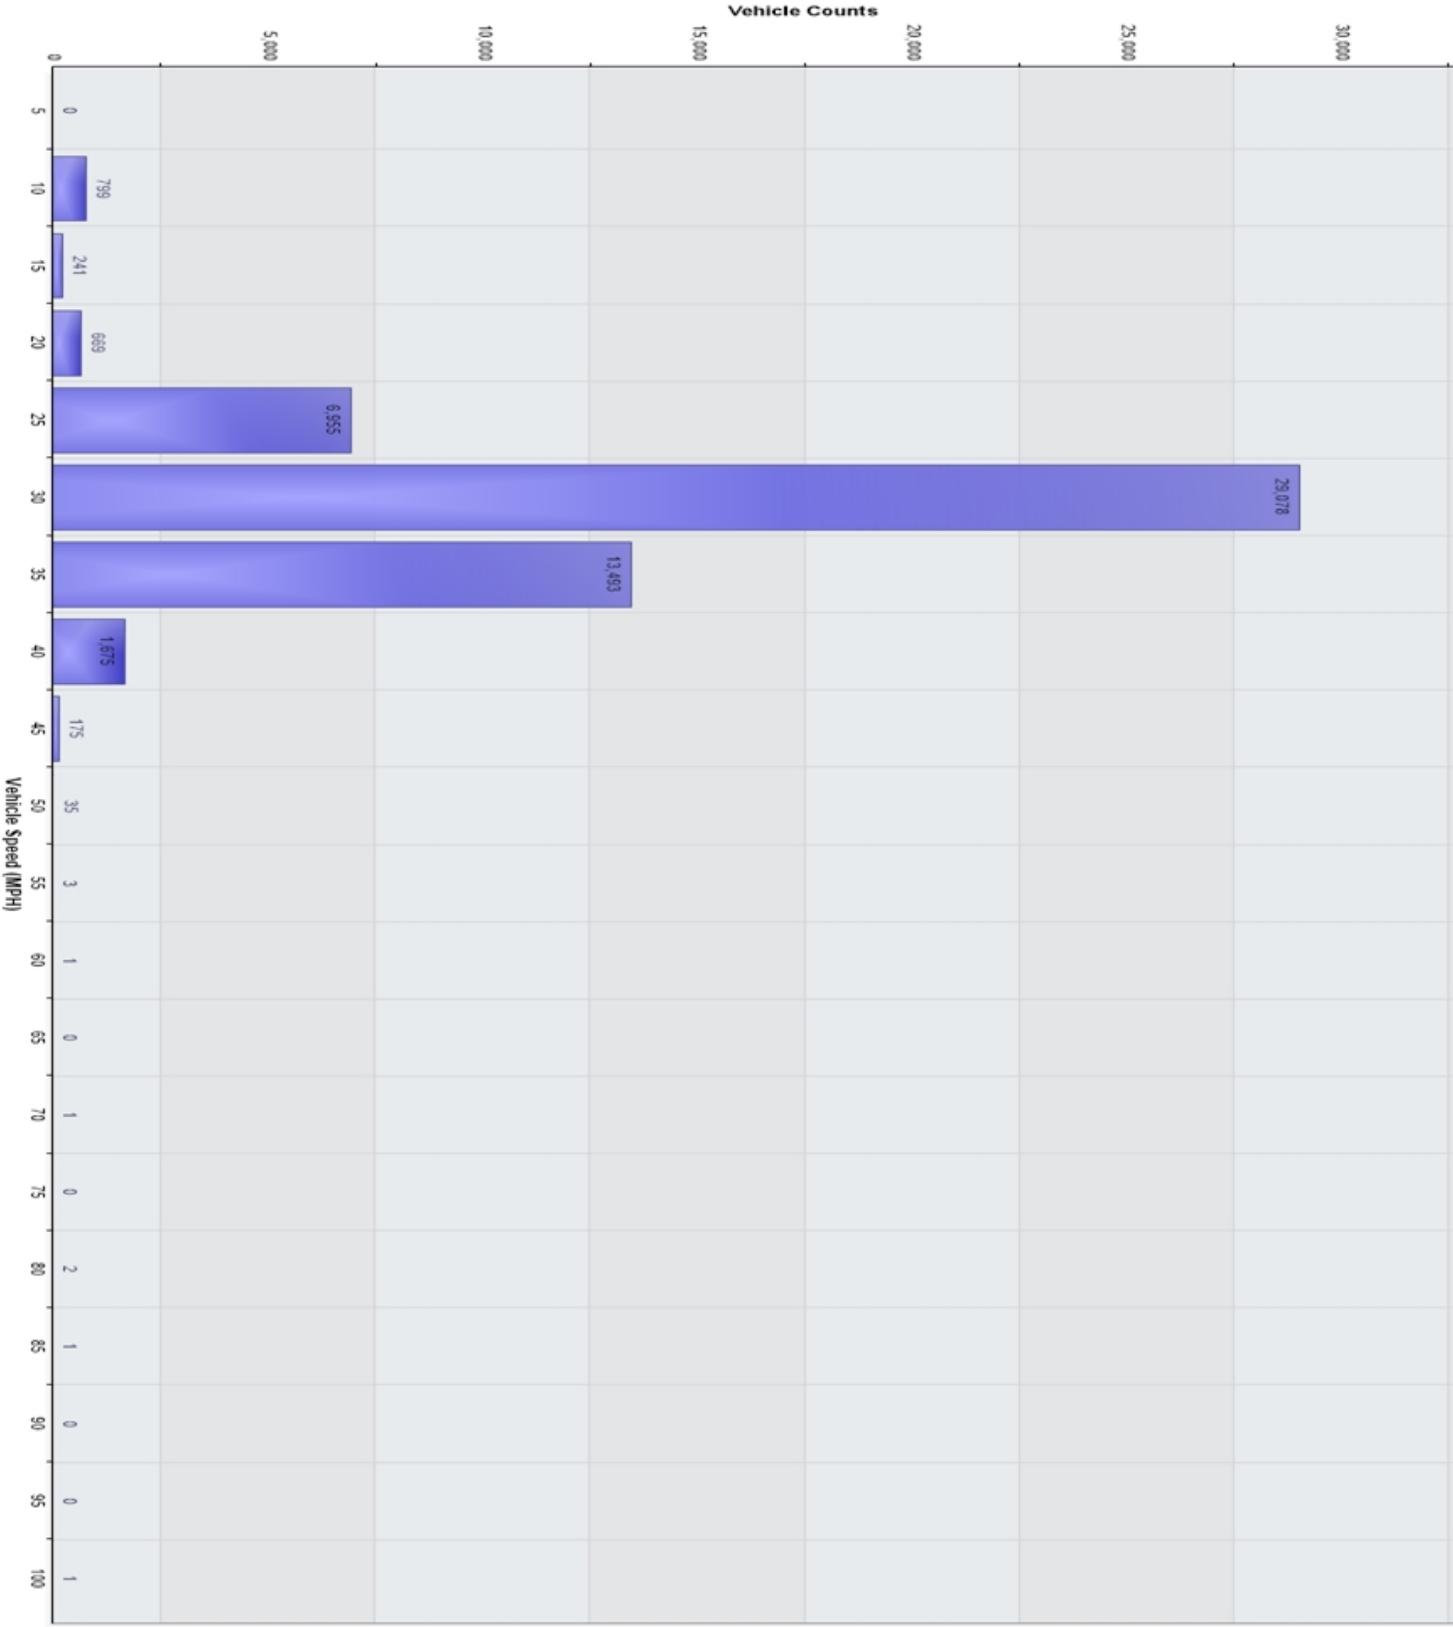

Vehicle Counts Vs. Speed [Bell Lane 14 5 22 - 13 6 22; Incoming]

Bell Lane 14 5 22 - 13 6 22

Volume By Speed Histogram

53,129 Counts